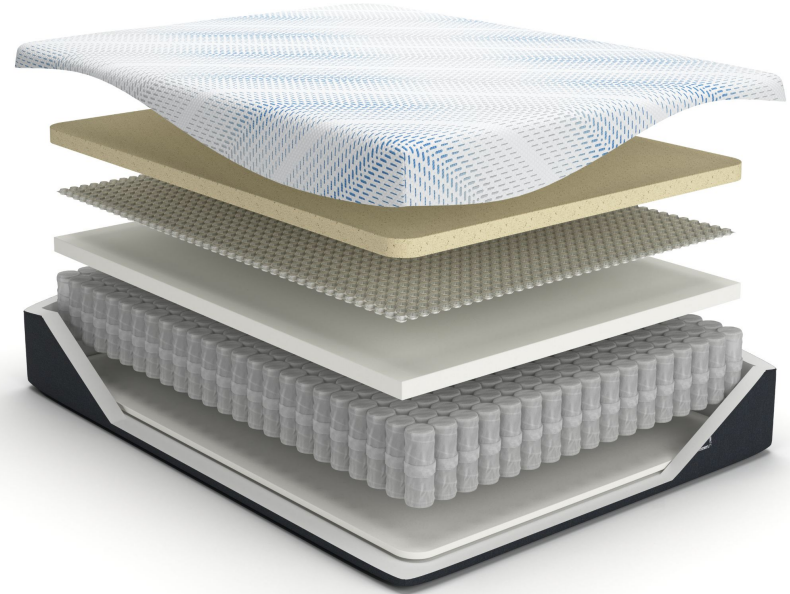

Millennium – Luxury Plush Gel Latex Hybrid

M508

- Hyper Cool Luxury 4-way Stretch Knit Cover for Uniform Comfort & Durability, Dual Cooling Action with Phase Changing Material (PCM)
- High Density **Plush Cooling** Gel Latex for All-Seasons Comfort
- High Density **Copper** Infused Gel Memory Foam for Personalized Comfort
- Premium Pressure Sensitive NanoCoil Technology
- **Super Soft** High Density Whisper Foam
- Power Packed Wrapped Coil Unit with **Ashley Edge** to Minimize Motion Transfer & Increase Support
- Base Support Foam for Stability & Durability

Adjustable Base Friendly

Coil Counts:
Twin XL - 450
Queen – 2,280
King – 2,400

Millennium – Luxury Plush Gel Latex Hybrid

M508 Series

			Mattress w/ Adjustable Base			
Size	Mattress Only	Mattress w/ ETA 9 or 5" foundation  M98x M78x	Mattress w/ BTB Foundation Serves as foundation and metal bedframe. Metal headboard brackets  M91x	“Silver”	“Gold”	“Platinum”
				Adjustable Head/Foot, Wireless Hand Control, USB Charging Ports, App Compatible M9x7	Adjustable Head/Foot, Massage Head/Foot, Wireless Hand Control, USB Charging Ports, Underbed Lighting, App Compatible M9x8	Adjustable Head/Foot/Neck, Massage Head/Foot, Wireless Hand Control, Programable & preset positions (Zero G, TV & anti-snore), USB Charging Ports, Motion Sensor Underbed Lighting, App Compatible M9x9
Twin XL	\$	\$	**	n/a	\$	\$
Queen	\$	\$	\$	\$	\$	\$
King/Cal <small>(one-piece adj base)</small>	\$	\$	\$	\$	\$	\$

Millennium – Luxury Cushion Firm Copper infused Gel Memory Foam Hybrid

M507

- Hyper Cool Luxury 4-way Stretch Knit Cover for Uniform Comfort & Durability, Dual Cooling Action with Phase Changing Material (PCM)
- High Density **Copper** Infused Gel Memory Foam for Personalized Comfort
- Premium Pressure Sensitive NanoCoil Technology
- **Super Soft** High Density Whisper Foam
- Power Packed Wrapped Coil Unit with **Ashley Edge** to Minimize Motion Transfer & Increase Support
- Base Support Foam for Stability & Durability