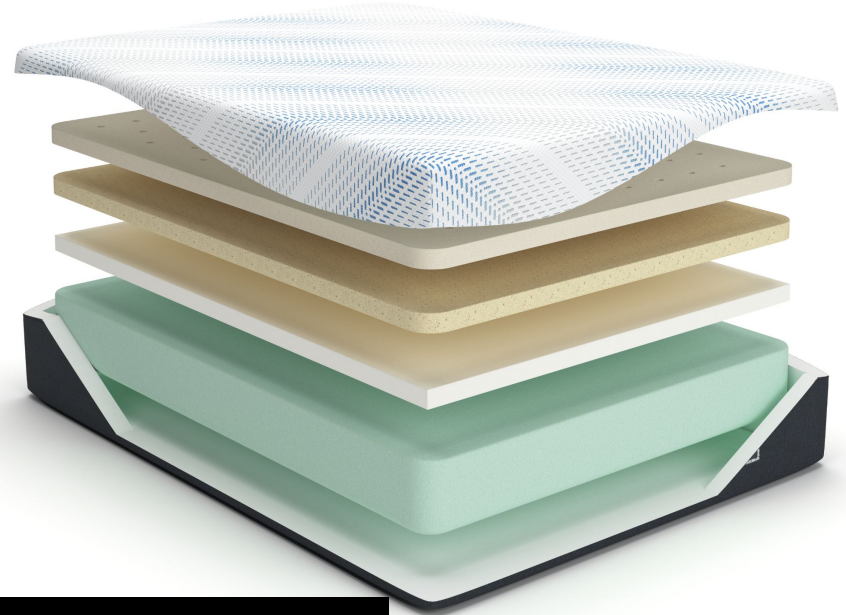

Millennium – Luxury Cushion Firm Copper infused Gel Memory Foam Hybrid

M507

- Hyper Cool Luxury 4-way Stretch Knit Cover for Uniform Comfort & Durability, Dual Cooling Action with Phase Changing Material (PCM)
- High Density **Copper** Infused Gel Memory Foam for Personalized Comfort
- Premium Pressure Sensitive NanoCoil Technology
- **Super Soft** High Density Whisper Foam
- Power Packed Wrapped Coil Unit with **Ashley Edge** to Minimize Motion Transfer & Increase Support
- Base Support Foam for Stability & Durability

Adjustable Base Friendly

Coil Counts:
Twin XL - 450
Queen – 2,280
King – 2,400

Millennium – Luxury Cushion Firm Copper infused Gel Memory Foam Hybrid

M507 Series

			Mattress w/ Adjustable Base			
Size	Mattress Only	Mattress w/ ETA 9 or 5" foundation  M98x M78x	Mattress w/ BTB Foundation Serves as foundation and metal bedframe. Metal headboard brackets included *No cal king  M91x	"Silver"	"Gold"	"Platinum"
				Adjustable Head/Foot, Wireless Hand Control, USB Charging Ports, App Compatible M9x7	Adjustable Head/Foot, Massage Head/Foot, Wireless Hand Control, USB Charging Ports, Underbed Lighting, App Compatible M9x8	Adjustable Head/Foot/Neck, Massage Head/Foot, Wireless Hand Control, Programable & preset positions (Zero G, TV & anti-snore), USB Charging Ports, Motion Sensor Underbed Lighting, App Compatible M9x9
Twin XL	\$	\$	**	n/a	\$	\$
Queen	\$	\$	\$	\$	\$	\$
King/Cal <small>(one-piece adj base)</small>	\$	\$	\$	\$	\$	\$

Millennium – Luxury Gel Latex and Memory foam

M506

- Hyper Cool Luxury 4-way Stretch Knit Cover for Uniform Comfort & Durability, Dual Cooling Action with Phase Changing Material (PCM)
- High Density **Plush Cooling** Gel Latex for All-Seasons Comfort
- High Density **Copper** Infused Gel Memory Foam for Personalized Comfort
- **Super Soft** High Density Whisper Foam
- High Density Green Tea Base Support Foam for Stability & Durability