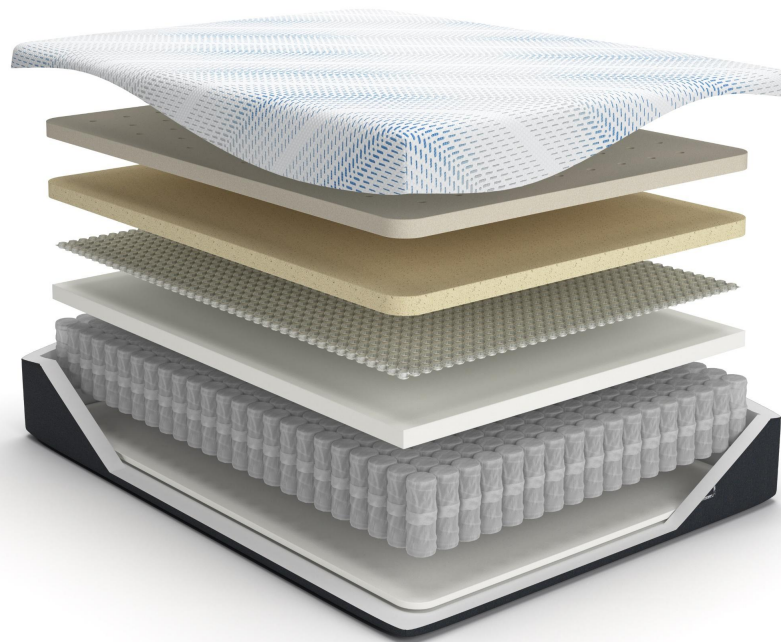

Millennium – Luxury Plush Gel Latex Hybrid

M508

- Hyper Cool Luxury 4-way Stretch Knit Cover for Uniform Comfort & Durability, Dual Cooling Action with Phase Changing Material (PCM)
- High Density **Plush Cooling** Gel Latex for All-Seasons Comfort
- High Density **Copper** Infused Gel Memory Foam for Personalized Comfort
- Premium Pressure Sensitive NanoCoil Technology
- **Super Soft** High Density Whisper Foam
- Power Packed Wrapped Coil Unit with **Ashley Edge** to Minimize Motion Transfer & Increase Support
- Base Support Foam for Stability & Durability

Adjustable Base Friendly

Coil Counts:
Twin XL - 450
Queen – 2,280
King – 2,400

Millennium – Luxury Plush Gel Latex Hybrid

M508 Series

			Mattress w/ Adjustable Base			
Size	Mattress Only	Mattress w/ ETA 9 or 5" foundation  M98x M78x	Mattress w/ BTB Foundation Serves as foundation and metal bedframe. Metal headboard brackets  M91x	“Silver”	“Gold”	“Platinum”
				Adjustable Head/Foot, Wireless Hand Control, USB Charging Ports, App Compatible M9x7	Adjustable Head/Foot, Massage Head/Foot, Wireless Hand Control, USB Charging Ports, Underbed Lighting, App Compatible M9x8	Adjustable Head/Foot/Neck, Massage Head/Foot, Wireless Hand Control, Programable & preset positions (Zero G, TV & anti-snore), USB Charging Ports, Motion Sensor Underbed Lighting, App Compatible M9x9
Twin XL	\$	\$	**	n/a	\$	\$
Queen	\$	\$	\$	\$	\$	\$
King/Cal <small>(one-piece adj base)</small>	\$	\$	\$	\$	\$	\$

Millennium – Luxury Cushion Firm Copper infused Gel Memory Foam Hybrid

M507

- Hyper Cool Luxury 4-way Stretch Knit Cover for Uniform Comfort & Durability, Dual Cooling Action with Phase Changing Material (PCM)
- High Density **Copper** Infused Gel Memory Foam for Personalized Comfort
- Premium Pressure Sensitive NanoCoil Technology
- **Super Soft** High Density Whisper Foam
- Power Packed Wrapped Coil Unit with **Ashley Edge** to Minimize Motion Transfer & Increase Support
- Base Support Foam for Stability & Durability