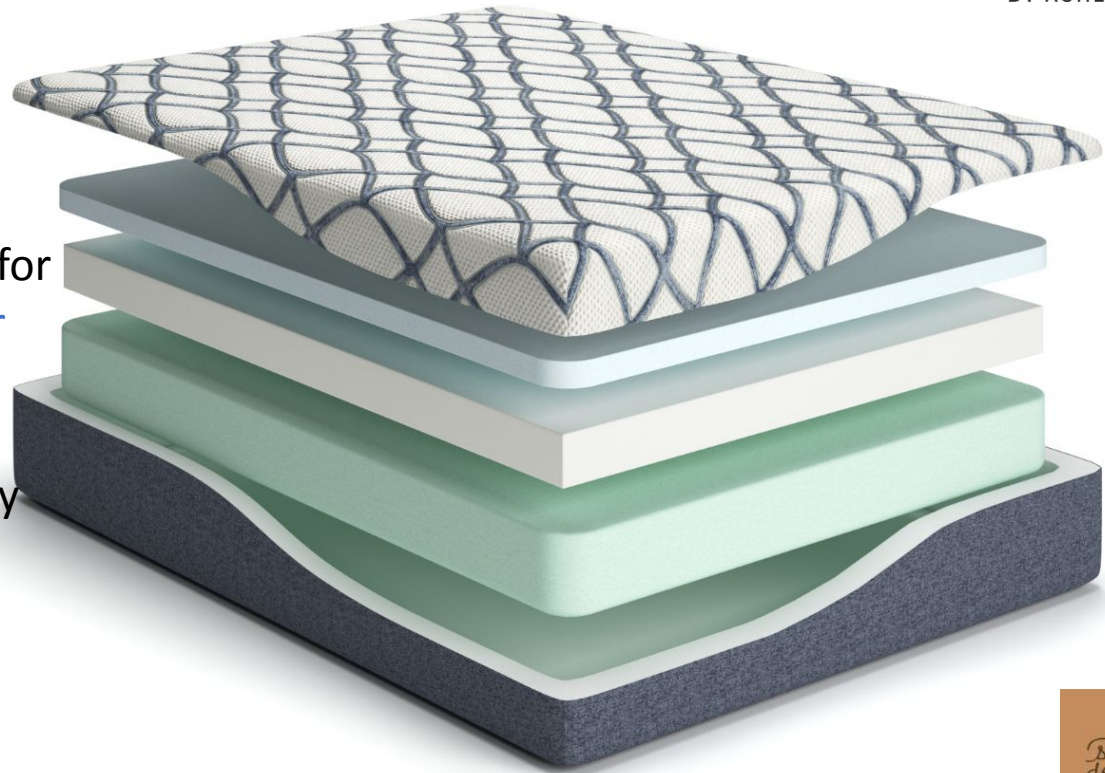

# 10 chime elite 2.0 cool tech memory foam

M425 Series

chime  
— BY ASHLEY —  
*Elite*

- ❑ Micro **Cool** Technology Cover for **Cool** Comfort & Durability
- ❑ 2" High Density **Quick Response** Memory Foam for Pressure Relief & a **Cooler** Sleep
- ❑ Green Tea Base Foam for Added Stability

# 10 chime elite 2.0 cool tech memory foam

M425 Series

			Mattress w/ Adjustable Base			
Size	Mattress Only	Mattress w/ RTA 9" or 5" foundation 	Mattress w/ BTB Foundation  Serves as foundation and metal bedframe. Metal headboard brackets included 	"Bronze"	"Silver"	"Gold"
				Adjustable Head, Wired Hand Control, USB Charging Port	Adjustable Head/Foot, Wireless Hand Control, USB Charging Ports, App Compatible	Adjustable Head/Foot, Massage Head/Foot, Wireless Hand Control, USB Charging Ports, Underbed Lighting, App Compatible
<b>Twin</b>	\$	\$	\$	n/a	n/a	n/a
	M42511	M42511/M98X12	M42511/M91X12			
<b>Full</b>	\$	\$	\$	n/a	n/a	n/a
	M42521	M42521/M98X22	M42521/M91X22			
<b>Queen</b>	\$	\$	\$	\$	\$	\$
	M42531	M42531/M98X32	M42531/M91X32	M42531/M8x132	M42531/M9X732	M42531/M9X832
<b>King</b> (one piece adj base)	\$	\$	\$	\$	\$	\$
	M42541	M42541/M98X42	M42541/M91X42	M42541/M8x142	M42541/M9X742	M42541/M9X842

# 12 chime elite 2.0 cool tech memory foam

M426 Series

chime  
— BY ASHLEY —  
*Elite*

- ❑ Micro **Cool** Technology Cover for **Cool** Comfort & Durability
- ❑ 2" High Density **Quick Response** Memory Foam for Pressure Relief & a **Cooler** Sleep
- ❑ 4" **Super Soft** High Density Whisper Foam
- ❑ Green Tea Base Foam for Added Stability