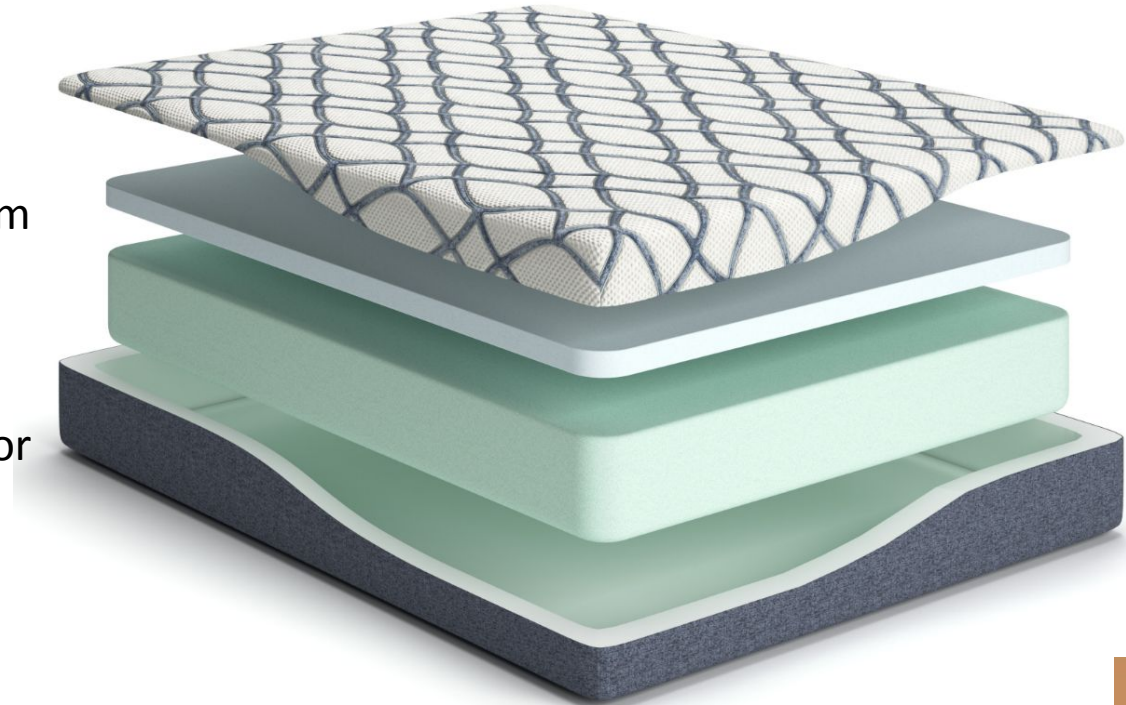

# 10 chime elite 2.0 cool tech memory foam

M425 Series

chime  
— BY ASHLEY —  
*Elite*

- ❑ Micro **Cool** Technology Cover for **Cool** Comfort & Durability
- ❑ 2" High Density Quick Response Memory Foam for Pressure Relief & a **Cooler** Sleep
- ❑ Green Tea Base Foam for Added Stability

# 10 chime elite 2.0 cool tech memory foam

M425 Series

chime  
— BY ASHLEY —  
*Elite*

- ❑ Micro **Cool** Technology Cover for **Cool** Comfort & Durability
- ❑ 2" High Density **Quick Response** Memory Foam for Pressure Relief & a **Cooler** Sleep
- ❑ Green Tea Base Foam for Added Stability

# 10 chime elite 2.0 cool tech memory foam

M425 Series

			Mattress w/ Adjustable Base			
Size	Mattress Only	Mattress w/ RTA 9" or 5" foundation 	Mattress w/ BTB Foundation  Serves as foundation and metal bedframe. Metal headboard brackets included 	"Bronze"	"Silver"	"Gold"
				Adjustable Head, Wired Hand Control, USB Charging Port	Adjustable Head/Foot, Wireless Hand Control, USB Charging Ports, App Compatible	Adjustable Head/Foot, Massage Head/Foot, Wireless Hand Control, USB Charging Ports, Underbed Lighting, App Compatible
<b>Twin</b>	\$	\$	\$	n/a	n/a	n/a
	M42511	M42511/M98X12	M42511/M91X12			
<b>Full</b>	\$	\$	\$	n/a	n/a	n/a
	M42521	M42521/M98X22	M42521/M91X22			
<b>Queen</b>	\$	\$	\$	\$	\$	\$
	M42531	M42531/M98X32	M42531/M91X32	M42531/M8x132	M42531/M9X732	M42531/M9X832
<b>King</b> (one piece adj base)	\$	\$	\$	\$	\$	\$
	M42541	M42541/M98X42	M42541/M91X42	M42541/M8x142	M42541/M9X742	M42541/M9X842

# 12 chime elite 2.0 cool tech memory foam

M426 Series

chime  
— BY ASHLEY —  
*Elite*

- ❑ Micro **Cool** Technology Cover for **Cool** Comfort & Durability
- ❑ 2" High Density **Quick Response** Memory Foam for Pressure Relief & a **Cooler** Sleep
- ❑ 4" **Super Soft** High Density Whisper Foam
- ❑ Green Tea Base Foam for Added Stability