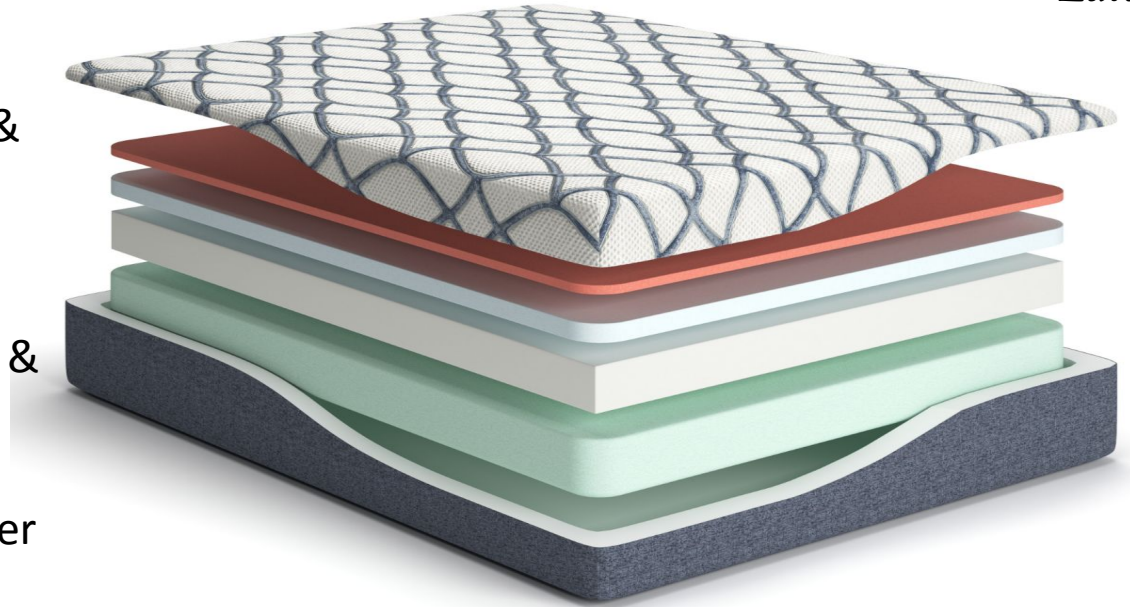

# 12 chime elite 2.0 cool tech memory foam

M426 Series

				Mattress w/ Adjustable Base		
Size	Mattress Only	Mattress w/ RTA 9" or 5" foundation 	Mattress w/ BTB Foundation Serves as foundation and metal bedframe. Metal headboard brackets included 	"Bronze"	"Silver"	"Gold"
				Adjustable Head, Wired Hand Control, USB Charging Port	Adjustable Head/Foot, Wireless Hand Control, USB Charging Ports, App Compatible	Adjustable Head/Foot, Massage Head/Foot, Wireless Hand Control, USB Charging Ports, Underbed Lighting, App Compatible
<b>Twin</b>	\$	\$	\$	n/a	n/a	n/a
	M42611	M42611/M98X12	M42611/M91X12			
<b>Full</b>	\$	\$	\$	n/a	n/a	n/a
	M42621	M42621/M98X22	M42621/M91X22			
<b>Queen</b>	\$	\$	\$	\$	\$	\$
	M42631	M42631/M98X32	M42631/M91X32	M42631/M8X132	M42631/M9X732	M42631/M9X832
<b>King</b> (one piece adj base)	\$	\$	\$	\$	\$	\$
	M42641	M42641/M98X42	M42641/M91X42	M42641/M8X142	M42641/M9X742	M42641/M9X842

# 14 chime elite 2.0 cool tech memory foam

M427 Series

chime  
— BY ASHLEY —  
Elite

- ❑ Micro **Cool** Technology Cover for **Cool** Comfort & Durability
- ❑ 1" Quick Response High Recovery **Laytech** Foam for Added Bounce & Mobility
- ❑ 2" High Density Quick Response Memory Foam for Pressure Relief & a **Cooler** Sleep
- ❑ 5" **Super Soft** High Density Whisper Foam
- ❑ Green Tea Base Foam for Added Stability

# 14 chime elite 2.0 cool tech memory foam

M427 Series

chime  
— BY ASHLEY —  
*Elite*

- ❑ Micro **Cool** Technology Cover for **Cool** Comfort & Durability
- ❑ 1" Quick Response High Recovery **Laytech** Foam for Added Bounce & Mobility
- ❑ 2" High Density Quick Response Memory Foam for Pressure Relief & a **Cooler** Sleep
- ❑ 5" **Super Soft** High Density Whisper Foam
- ❑ Green Tea Base Foam for Added Stability