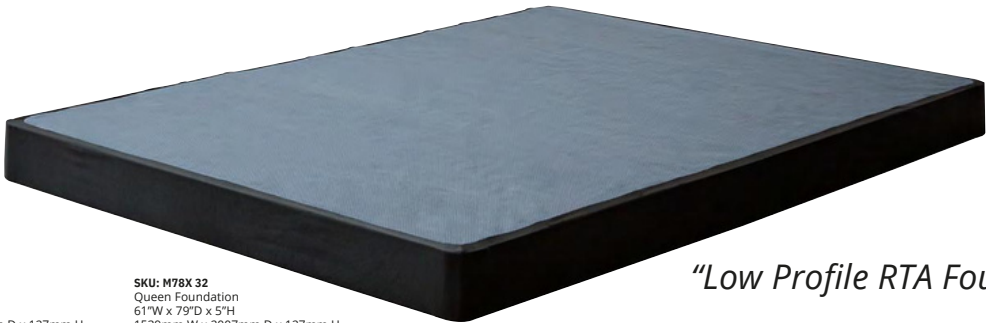

**SKU: B100-66**  
Queen/King /California King Bolt-On Bed Frame  
61"W x 70"D x 9"H  
1549mm W x 1784mm D x 229mm H

B100-66

**Features:**

- Made of metal
- Assembly required
- Features protective floor glides
- Center support rail
- Pre-drilled to bolt onto most headboards
- Compatible with mattresses and box springs
- B100-66 uses 1/4" bolts; not included