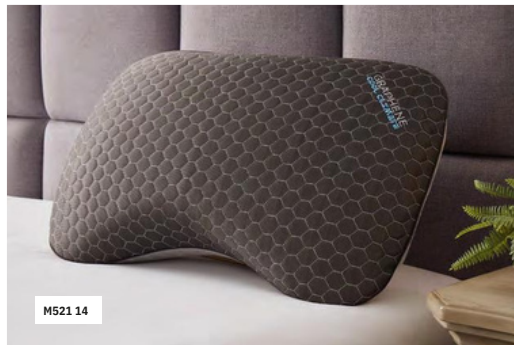

M521 13

M521 14

Features:

(M521 10)

(M521 11)

(M521 12)

(M521 13 / M521 14)