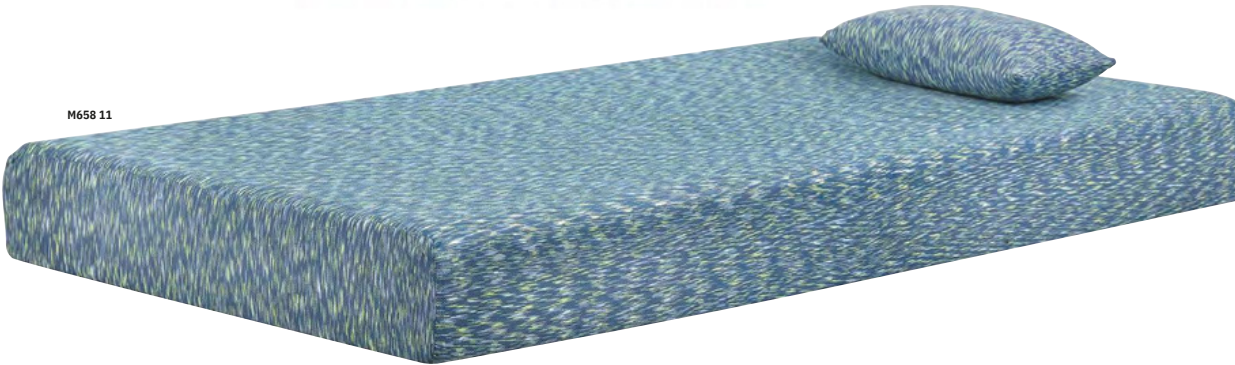

M658 11

“Memory Foam Mattress” M658

SKU: M658 11
Twin Mattress & Pillow
38”W x 74”D x 7”H
970mm W x 1880mm D x 182mm H

SKU: M658 21
Full Mattress & Pillow
53”W x 74”D x 7”H
1350mm W x 1880mm D x 182mm H

Features:

* Changing to the M430 Mattress