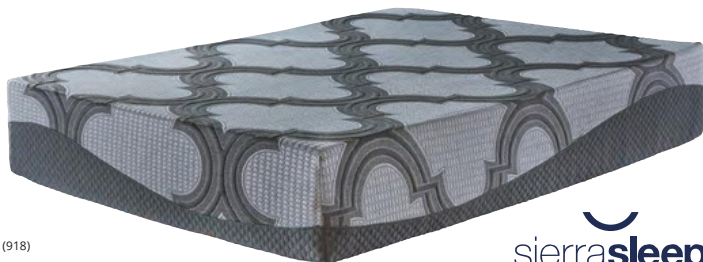

"12 Series Hybrid Mattress" M628

SKU: M628 31
Queen Mattress
59"W x 79"D x 12"H
1499mm W x 2007mm D x 305mm H

SKU: M628 41
King Mattress
75"W x 79"D x 12"H
1905mm W x 2007mm D x 305mm H

SKU: M628 51
California King Mattress
71"W x 83"D x 12"H
1803mm W x 2108mm D x 305mm H

1. **Features:**
2. ☐ Luxurious Knit Cover
   - ☐ 2" High Density Plush Foam
   - ☐ 2" High Density Gel Memory Foam
   - ☐ 8" Power Packed Wrapped Coil System
   - ☐ High Density Base Foam
   - ☐ 12" Profile Height
   - ☐ Coil Counts: Queen (720) / King (900) / Cal King (918)