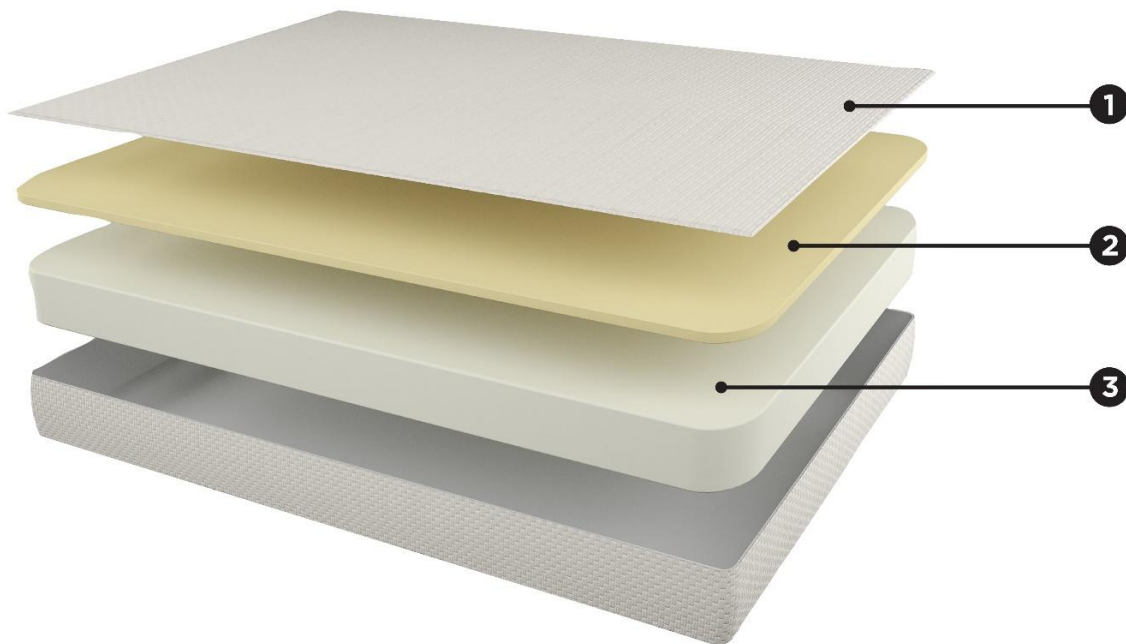

8" memory foam

M726 Series – 8" Profile

- **Stretch Knit Cover**
- **1" Memory Foam**
- **7" Firm Support Foam**
- **Profile Height - 8"**
- **10 year non pro-rated warranty**

8" memory foam

M726 Series – 8" Profile

1 Stretch Knit Cover for Durability & Comfort

2 1" Memory Foam for Pressure Relief & Personalized Comfort

3 7" Firm Support Foam for Comfort & Increased Support

8" memory foam

M726 Series – 8" Profile

			Mattress w/ Adjustable Base			
Size	Mattress Only	Mattress w/ Traditional Foundation 	Mattress w/ RTA Foundation Serves as foundation and metal bedframe. Metal headboard brackets. 	"Bronze"	"Silver"	"Gold"
				Adjustable Head, Wired Hand Control, USB Charging Port	Adjustable Head/Foot, Wireless Hand Control, USB Charging Ports, App Compatible	Adjustable Head/Foot, Massage Head/Foot, Wireless Hand Control, USB Charging Ports, Underbed Lighting, App Compatible
Twin	\$	\$	\$	n/a	n/a	n/a
	M72611	M72611/M80X12	M72611/M91X12			
Full	\$	\$	\$	n/a	n/a	n/a
	M72621	M72621/M80X22	M72621/M91X22			
Queen	\$	\$	\$	\$	\$	\$
	M72631	M72631/M80X32	M72631/M91X32	M72631/M8X132	M72631/M9X732	M72631/M9X832
King (one piece adj base)	\$	\$	\$	\$	\$	\$
	M72641	M72641/M80X42(2)	M72641/M91X42	M72641/M8X142	M72641/M9X742	M72641/M9X842

10" memory foam

M699 Series – 10" Profile

- Stretch Knit Cover
- 1.5" Memory Foam
- 2" Transition Foam
- 6.5" Firm Support Foam
- Profile Height - 10"
- 10 year non pro-rated warranty

10" memory foam

M699 Series – 10" Profile