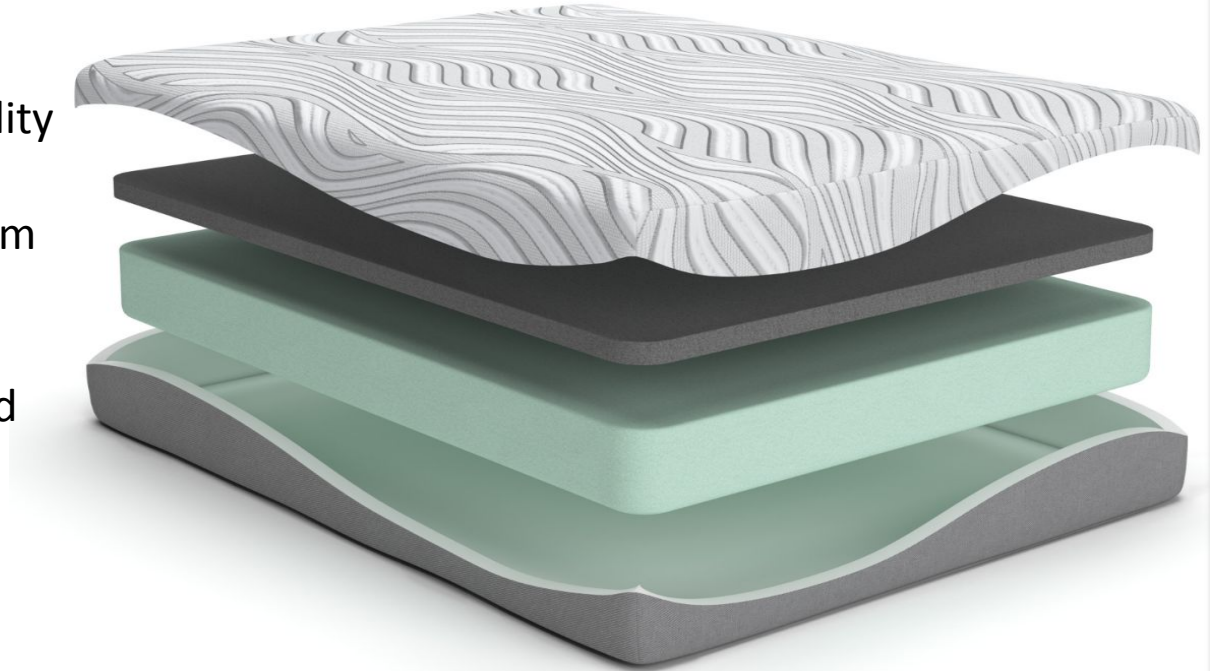

# 10 memory foam

M592 Series

peak  
BY ASHLEY

- Stretch Knit Cover for Durability
- **1.5"** High Density Memory Foam for Support & Comfort
- **Firm** Support Foam for Added Support & Stability

# 10 memory foam

M592 Series

				Mattress w/ Adjustable Base		
Size	Mattress Only	Mattress w/ RTA 9" or 5" foundation 	Mattress w/ BTB Foundation Serves as foundation and metal bedframe. Metal headboard brackets. 	"Bronze"	"Silver"	"Gold"
				Adjustable Head, Wired Hand Control, USB Charging Port	Adjustable Head/Foot, Wireless Hand Control, USB Charging Ports, App Compatible	Adjustable Head/Foot, Massage Head/Foot, Wireless Hand Control, USB Charging Ports, Underbed Lighting, App Compatible
Twin	\$	\$	\$	n/a	n/a	n/a
	M59211	M59211/M98X12	M59211/M91X12			
Full	\$	\$	\$	n/a	n/a	n/a
	M59221	M59221/M98X22	M59221/M91X22			
Queen	\$	\$	\$	\$	\$	\$
	M59231	M59231/M98X32	M59231/M91X32	M59231/M8X132	M59231/M9X732	M59231/M9X832
King (one piece adj base)	\$	\$	\$	\$	\$	\$
	M59241	M59241/M98X42	M59241/M91X42	M59241/M8X142	M59241/M9X742	M59241/M9X842

# 12 memory foam

M593 Series

- Stretch Knit Cover for Durability
- **2"** High Density Memory Foam for Support & Comfort
- **Firm** Support Foam for Added Support & Stability

# 12 memory foam

M593 Series

peak  
BY ASHLEY

- Stretch Knit Cover for Durability
- **2"** High Density Memory Foam for Support & Comfort
- **Firm** Support Foam for Added Support & Stability