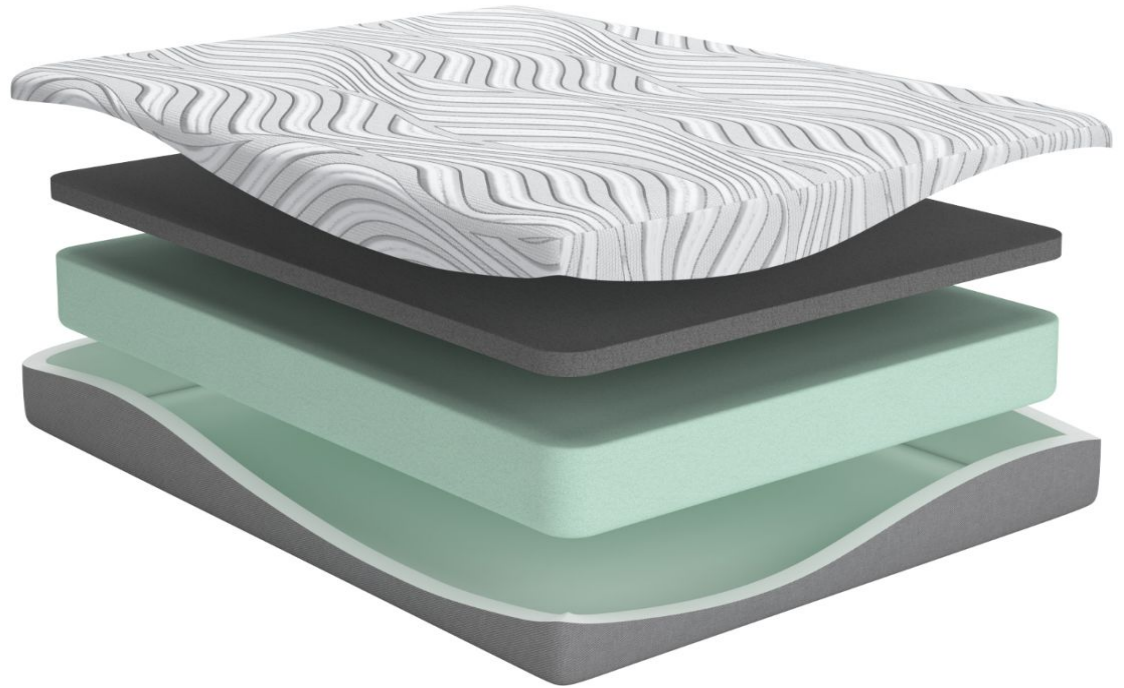

# 8 memory foam

M591 Series

			Mattress w/ Adjustable Base			
Size	Mattress Only	Mattress w/ RTA 9" or 5" foundation 	Mattress w/ BTB Foundation Serves as foundation and metal bedframe. Metal headboard brackets. 	"Bronze"	"Silver"	"Gold"
				Adjustable Head, Wired Hand Control, USB Charging Port	Adjustable Head/Foot, Wireless Hand Control, USB Charging Ports, App Compatible	Adjustable Head/Foot, Massage Head/Foot, Wireless Hand Control, USB Charging Ports, Underbed Lighting, App Compatible
<b>Twin</b>	\$	\$	\$	n/a	n/a	n/a
	M59111	M59111/M98X12	M59111/M91X12			
<b>Full</b>	\$	\$	\$	n/a	n/a	n/a
	M59121	M59121/M98X22	M59121/M91X22			
<b>Queen</b>	\$	\$	\$	\$	\$	\$
	M59131	M59131/M98X32	M59131/M91X32	M59131/M8X132	M59131/M9X732	M59131/M9X832
<b>King</b> (one piece adj base)	\$	\$	\$	\$	\$	\$
	M59141	M59141/M98X42	M59141/M91X42	M59141/M8X142	M59141/M9X742	M59141/M9X842

# 10 memory foam

M592 Series

- Stretch Knit Cover for Durability
- **1.5"** High Density Memory Foam for Support & Comfort
- **Firm** Support Foam for Added Support & Stability

# 10 memory foam

M592 Series

peak  
BY ASHLEY

- Stretch Knit Cover for Durability
- **1.5"** High Density Memory Foam for Support & Comfort
- **Firm** Support Foam for Added Support & Stability