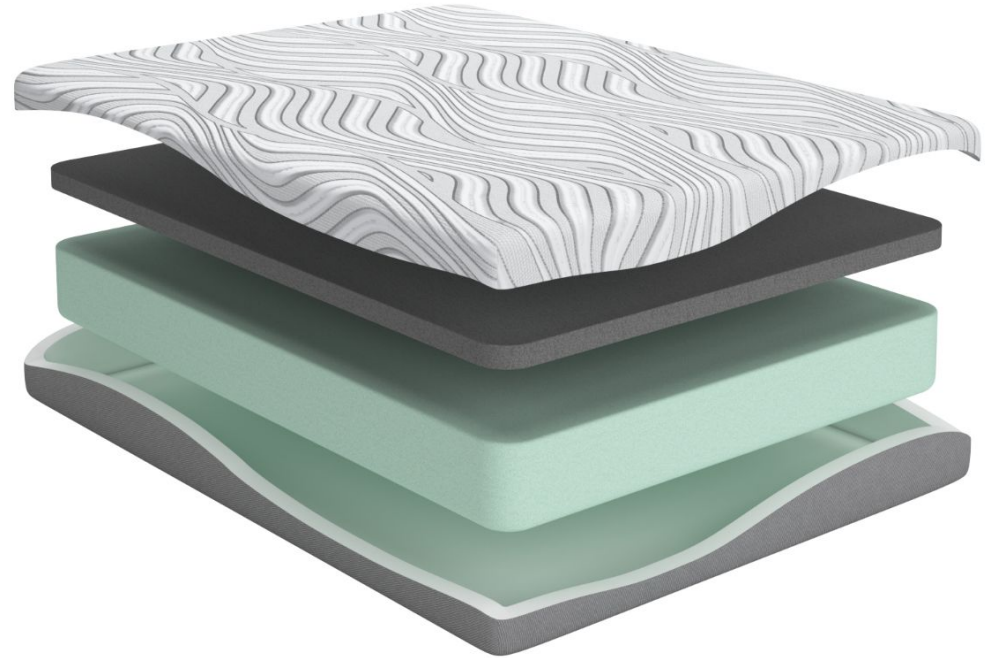

# 8 memory foam

---

M591 Series

- Stretch Knit Cover for Durability
- **1"** High Density Memory Foam for Support & Comfort
- **Firm** Support Foam for Added Support & Stability

# 8 memory foam

M591 Series

- Stretch Knit Cover for Durability
- **1"** High Density Memory Foam for Support & Comfort
- **Firm** Support Foam for Added Support & Stability

# 8 memory foam

M591 Series

			Mattress w/ Adjustable Base			
Size	Mattress Only	Mattress w/ RTA 9" or 5" foundation 	Mattress w/ BTB Foundation Serves as foundation and metal bedframe. Metal headboard brackets. 	"Bronze"	"Silver"	"Gold"
				Adjustable Head, Wired Hand Control, USB Charging Port	Adjustable Head/Foot, Wireless Hand Control, USB Charging Ports, App Compatible	Adjustable Head/Foot, Massage Head/Foot, Wireless Hand Control, USB Charging Ports, Underbed Lighting, App Compatible
<b>Twin</b>	\$	\$	\$	n/a	n/a	n/a
	M59111	M59111/M98X12	M59111/M91X12			
<b>Full</b>	\$	\$	\$	n/a	n/a	n/a
	M59121	M59121/M98X22	M59121/M91X22			
<b>Queen</b>	\$	\$	\$	\$	\$	\$
	M59131	M59131/M98X32	M59131/M91X32	M59131/M8X132	M59131/M9X732	M59131/M9X832
<b>King</b> (one piece adj base)	\$	\$	\$	\$	\$	\$
	M59141	M59141/M98X42	M59141/M91X42	M59141/M8X142	M59141/M9X742	M59141/M9X842

# 10 memory foam

M592 Series

- Stretch Knit Cover for Durability
- **1.5"** High Density Memory Foam for Support & Comfort
- **Firm** Support Foam for Added Support & Stability