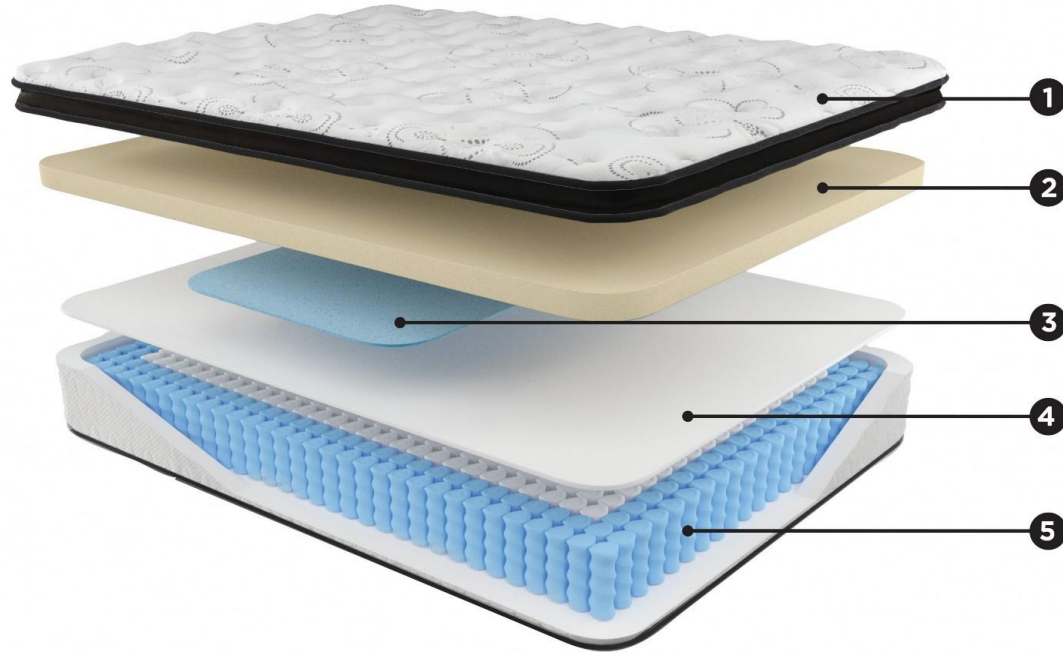

# 10" hybrid pillowtop Innerspring

M874 Series – 10" Profile

			Mattress w/ Adjustable Base			
Size	Mattress Only	Mattress w/ Traditional Foundation 	Mattress w/ RTA Foundation Serves as foundation and metal bedframe. Metal headboard brackets 	"Bronze"	"Silver"	"Gold"
				Adjustable Head, Wired Hand Control, USB Charging Port	Adjustable Head/Foot, Wireless Hand Control, USB Charging Ports, App Compatible	Adjustable Head/Foot, Massage Head/Foot, Wireless Hand Control, USB Charging Ports, Underbed Lighting, App Compatible
<b>Twin</b>	\$	\$	\$	n/a	n/a	n/a
	M87411	M87411/M80X12	M87411/M91X12			
<b>Full</b>	\$	\$	\$	n/a	n/a	n/a
	M87421	M87421/M80X22	M87421/M91X22			
<b>Queen</b>	\$	\$	\$	\$	\$	\$
	M87431	M87431/M80X32	M87431/M91X32	M87431/M8X132	M87431/M9X732	M87431/M9X832
<b>King</b> (one piece adj base)	\$	\$	\$	\$	\$	\$
	M87441	M87441/M80X42(2)	M87441/M91X42	M87441/M8X142	M87441/M9X742	M87441/M9X842

# 12" hybrid Innerspring

M697 Series – 12" Profile

- 1.5" HD Super Soft Quilt Foam
- FR Fiber Polyester Comfort Fiber
- 1/4" High Density Gel Memory Foam Lumbar Support
- 1" Upholstery Grade Comfort Support Foam
- 15 Gauge Wrapped Coil Interior
- 2 Perimeter Rows of 9" 13 Gauge Pocketed Coils for Edge Support
- Profile Height - 12"
- 10 year non pro-rated warranty

# 12" hybrid Innerspring

M697 Series – 12" Profile

- 1** Polyester Comfort Fiber for Increased Durability & Comfort
- 4** Upholstery Grade Comfort Foam for Support
- 2** High Density Super Soft Quilt Foam for Uniform Comfort & Durability
- 5** Pocketed Coils to Minimize Motion Transfer & Increase Support
- 3** High Density Gel Memory Foam for Better Lumbar Support