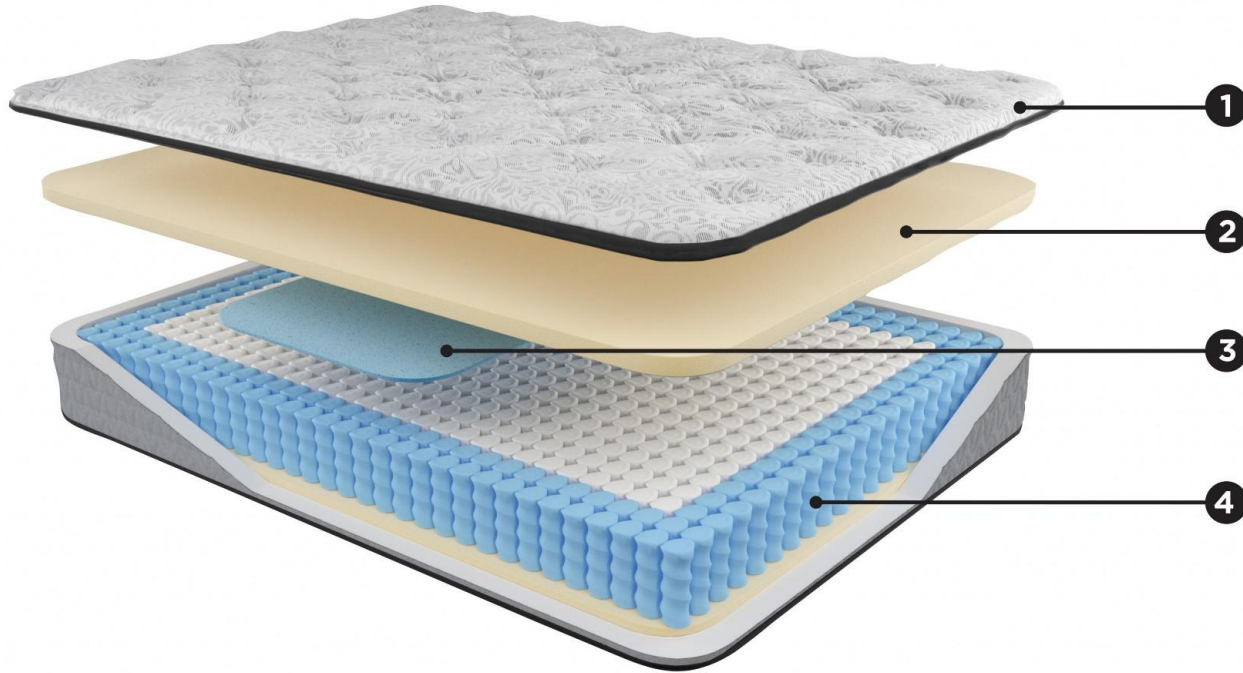

# 8" Innerspring

M695 Series – 8" Profile

			Mattress w/ Adjustable Base			
Size	Mattress Only	Mattress w/ Traditional Foundation 	Mattress w/ RTA Foundation Serves as foundation and metal bedframe. Metal headboard brackets 	"Bronze"	"Silver"	"Gold"
				Adjustable Head, Wired Hand Control, USB Charging Port	Adjustable Head/Foot, Wireless Hand Control, USB Charging Ports, App Compatible	Adjustable Head/Foot, Massage Head/Foot, Wireless Hand Control, USB Charging Ports, Underbed Lighting, App Compatible
<b>Twin</b>	\$	\$	\$	n/a	n/a	n/a
	<i>M69511</i>	<i>M69511/M80X12</i>	<i>M69511/M91X12</i>			
<b>Full</b>	\$	\$	\$	n/a	n/a	n/a
	<i>M69521</i>	<i>M69521/M80X22</i>	<i>M69521/M91X22</i>			
<b>Queen</b>	\$	\$	\$	\$	\$	\$
	<i>M69531</i>	<i>M69531/M80X32</i>	<i>M69531/M91X32</i>	<i>M69531/M8X132</i>	<i>M69531/M9X732</i>	<i>M69531/M9X832</i>
<b>King</b> (one piece adj base)	\$	\$	\$	\$	\$	\$
	<i>M69541</i>	<i>M69541/M80X42(2)</i>	<i>M69541/M91X42</i>	<i>M69541/M8X142</i>	<i>M69541/M9X742</i>	<i>M69541/M9X842</i>

# 10" hybrid Innerspring

M696 Series – 10" Profile

- 3/4" HD Quilt Foam
- FR Fiber Polyester Comfort Fiber
- 1/4" High Density Gel Memory Foam Lumbar Support
- 15 Gauge Wrapped Coil Interior
- 2 Perimeter Rows of 9" 13 Gauge Pocketed Coils for Edge Support
- Profile Height - 10"
- 10 year non pro-rated warranty

# 10" hybrid Innerspring

M696 Series – 10" Profile

- 1** Polyester Comfort Fiber for Increased Durability & Comfort
- 3** High Density Gel Memory Foam for Better Lumbar Support
- 2** High Density Super Soft Quilt Foam for Uniform Comfort & Durability
- 4** Pocketed Coils to Minimize Motion Transfer & Increase Support