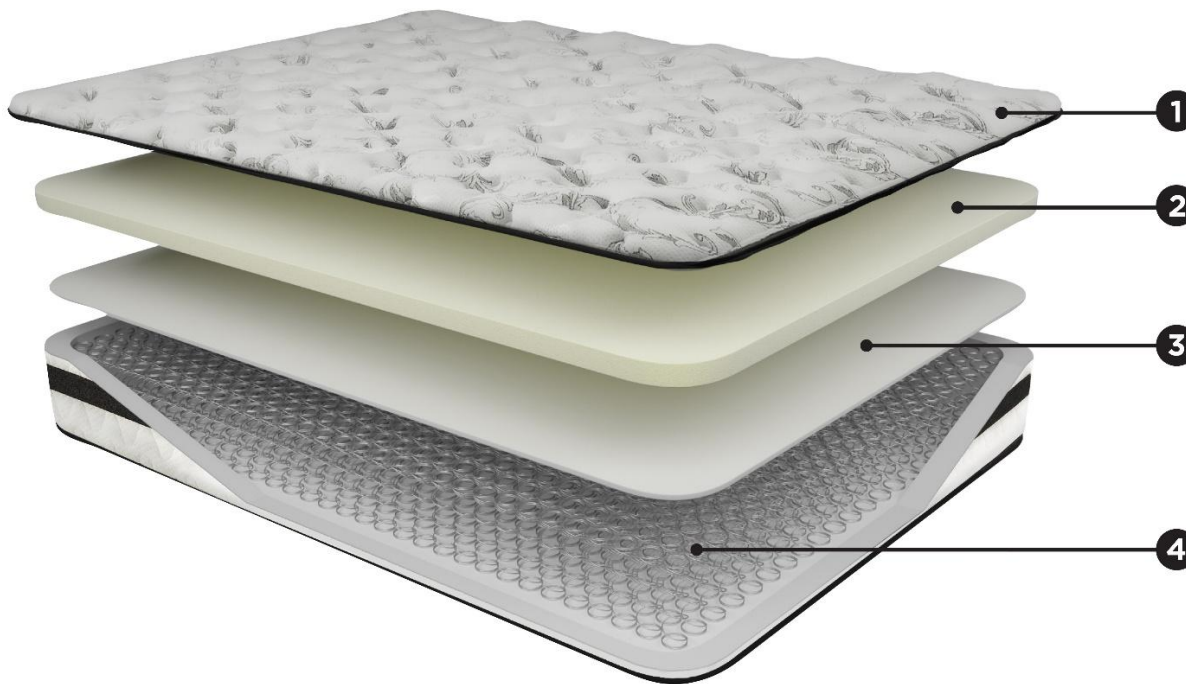

# Sierra firm

M963 Series – 6” Profile

Size	Mattress Only	Mattress w/ Traditional Foundation 	Mattress w/ RTA Foundation Serves as foundation and metal bedframe. Metal headboard brackets included 
<b>Twin</b>	\$ <i>M96311</i>	\$ <i>M96311/M80X12</i>	\$ <i>M96311/M91X12</i>
<b>Full</b>	\$ <i>M96321</i>	\$ <i>M96321/M80X22</i>	\$ <i>M96321/M91X22</i>
<b>Queen</b>	\$ <i>M96331</i>	\$ <i>M96321/M80X22</i>	\$ <i>M96321/M91X22</i>

# 8" Innerspring

M695 Series – 8" Profile

- 1** 2" Polyester Comfort Fiber for Increased Durability & Comfort
- 3** High Density Firming Pad for Support
- 2** High Density Quilt Foam for Uniform Comfort & Durability
- 4** Bonnell Coils for Increased Support