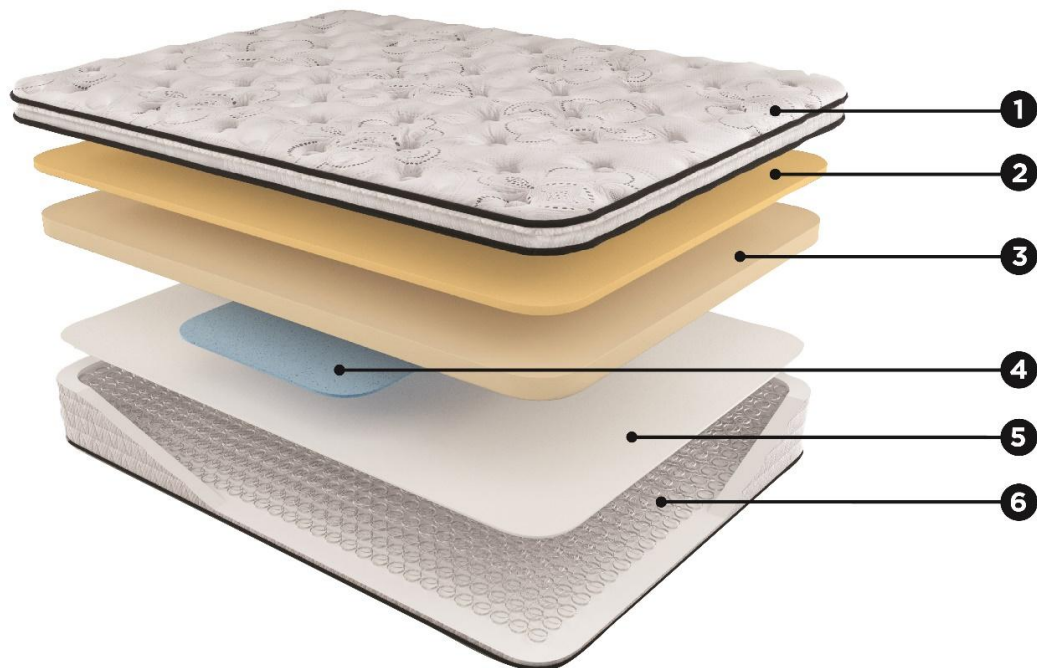

# 10" hybrid Innerspring

M696 Series – 10" Profile

			Mattress w/ Adjustable Base			
Size	Mattress Only	Mattress w/ Traditional Foundation 	Mattress w/ RTA Foundation Serves as foundation and metal bedframe. Metal headboard, footboard. 	"Bronze"	"Silver"	"Gold"
				Adjustable Head, Wired Hand Control, USB Charging Port	Adjustable Head/Foot, Wireless Hand Control, USB Charging Ports, App Compatible	Adjustable Head/Foot, Massage Head/Foot, Wireless Hand Control, USB Charging Ports, Underbed Lighting, App Compatible
<b>Twin</b>	\$	\$	\$	n/a	n/a	n/a
	M69611	M69611/M80X12	M69611/M91X12			
<b>Full</b>	\$	\$	\$	n/a	n/a	n/a
	M69621	M69621/M80X22	M69621/M91X22			
<b>Queen</b>	\$	\$	\$	\$	\$	\$
	M69631	M69631/M80X32	M69631/M91X32	M69631/M8X132	M69631/M9X732	M69631/M9X832
<b>King</b> (one piece adj base)	\$	\$	\$	\$	\$	\$
	M69641	M69641/M80X42(2)	M69641/M91X42	M69641/M8X142	M69641/M9X742	M69641/M9X842

# 10" hybrid pillowtop Innerspring

M874 Series – 10" Profile

- 3/4" HD Quilt Foam
- 2 1/2" High Density Body Foam
- 1/4" High Density Gel Memory Foam Lumbar Support
- 1/4" Firming Pad
- 390 13 Gauge Bonnell Coil Unit
- 1/4" Firming Pad
- Profile Height - 10"
- 10 year non pro-rated warranty

# 10" hybrid pillowtop Innerspring

M874 Series – 10" Profile

- |  |  |
|--|--|
| <p><b>1</b> Polyester Comfort Fiber for Increased Durability &amp; Comfort</p> <p><b>2</b> High Density Super Soft Quilt Foam for Uniform Comfort &amp; Durability</p> <p><b>3</b> High Density Body Foam for Pressure Relief &amp; Personalized Comfort</p> | <p><b>4</b> High Density Gel Memory Foam for Better Lumbar Support</p> <p><b>5</b> Firming Pad for Increased Support</p> <p><b>6</b> Bonnell Coil Unit for Support</p> |
|--|--|