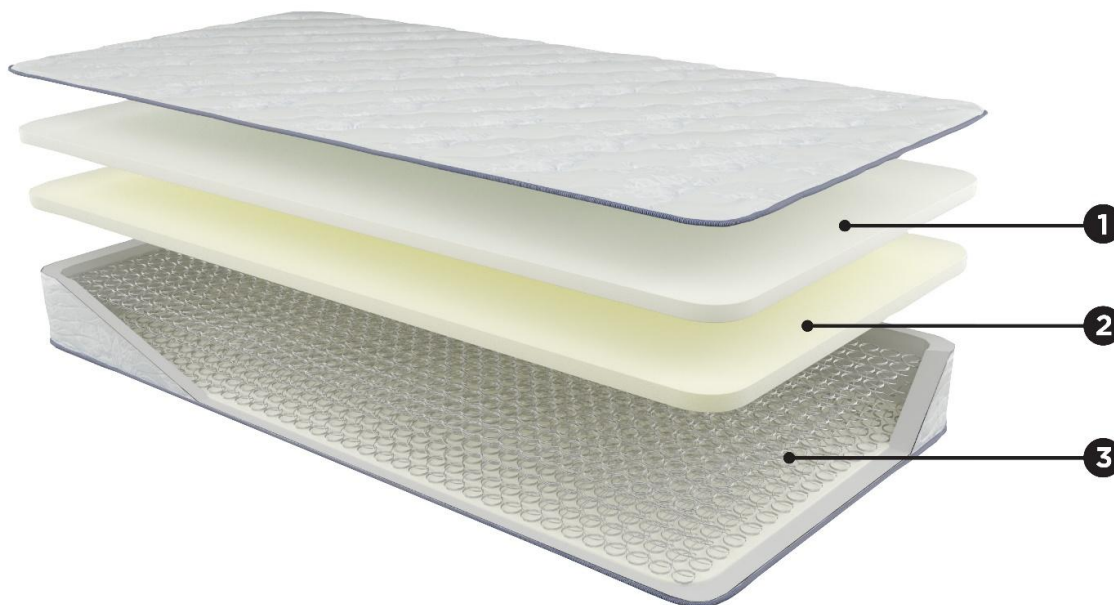

# Sierra firm

M963 Series – 6" Profile

- 3" High Density Quilt Foam
- 312, 5.5" Bonnell Coil, 13 Gauge
- 1 year non pro-rated warranty

**Coil Counts:**  
Twin – 216  
Full – 312  
Queen – 390  
King – n/a

# Sierra firm

M963 Series – 6” Profile

- 1** High Density Quilt Foam for Durability
- 2** High Density Firming Pad for Comfort & Support

- 3** Bonnell Coil Unit to Minimize Motion Transfer & Increase Support

# Sierra firm

M963 Series – 6” Profile

Size	Mattress Only	Mattress w/ Traditional Foundation 	Mattress w/ RTA Foundation Serves as foundation and metal bedframe. Metal headboard brackets included 
<b>Twin</b>	\$ <i>M96311</i>	\$ <i>M96311/M80X12</i>	\$ <i>M96311/M91X12</i>
<b>Full</b>	\$ <i>M96321</i>	\$ <i>M96321/M80X22</i>	\$ <i>M96321/M91X22</i>
<b>Queen</b>	\$ <i>M96331</i>	\$ <i>M96321/M80X22</i>	\$ <i>M96321/M91X22</i>

# 10" hybrid Innerspring

M696 Series – 10" Profile

- 1** Polyester Comfort Fiber for Increased Durability & Comfort
- 3** High Density Gel Memory Foam for Better Lumbar Support
- 2** High Density Super Soft Quilt Foam for Uniform Comfort & Durability
- 4** Pocketed Coils to Minimize Motion Transfer & Increase Support